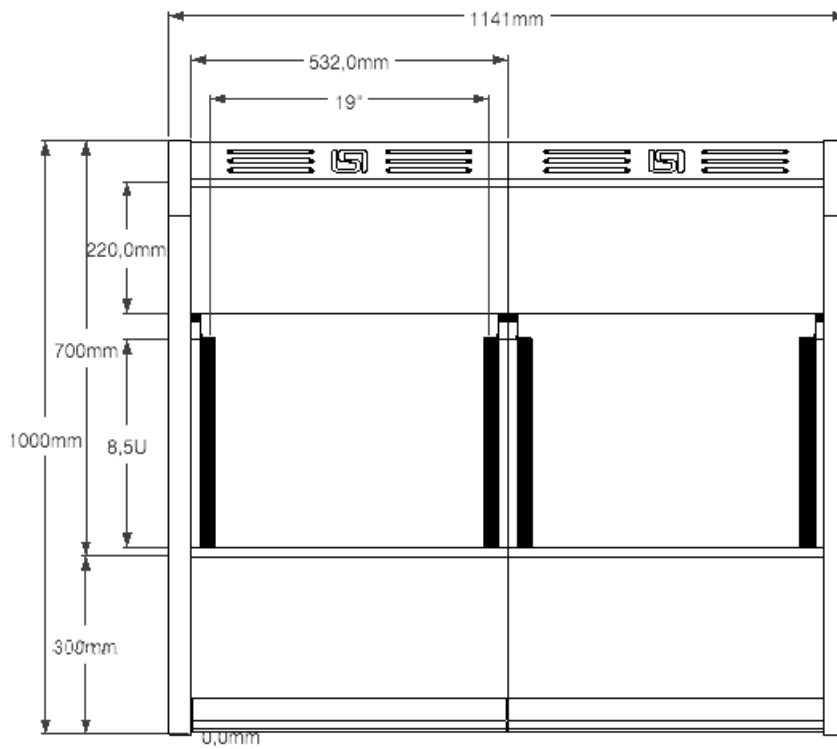

Measurements

Modularsystem (all models)

Sidewall

Solo

Duo

Trio

Trapez 40

Trapez 60

Trapez 80

Trapez 100