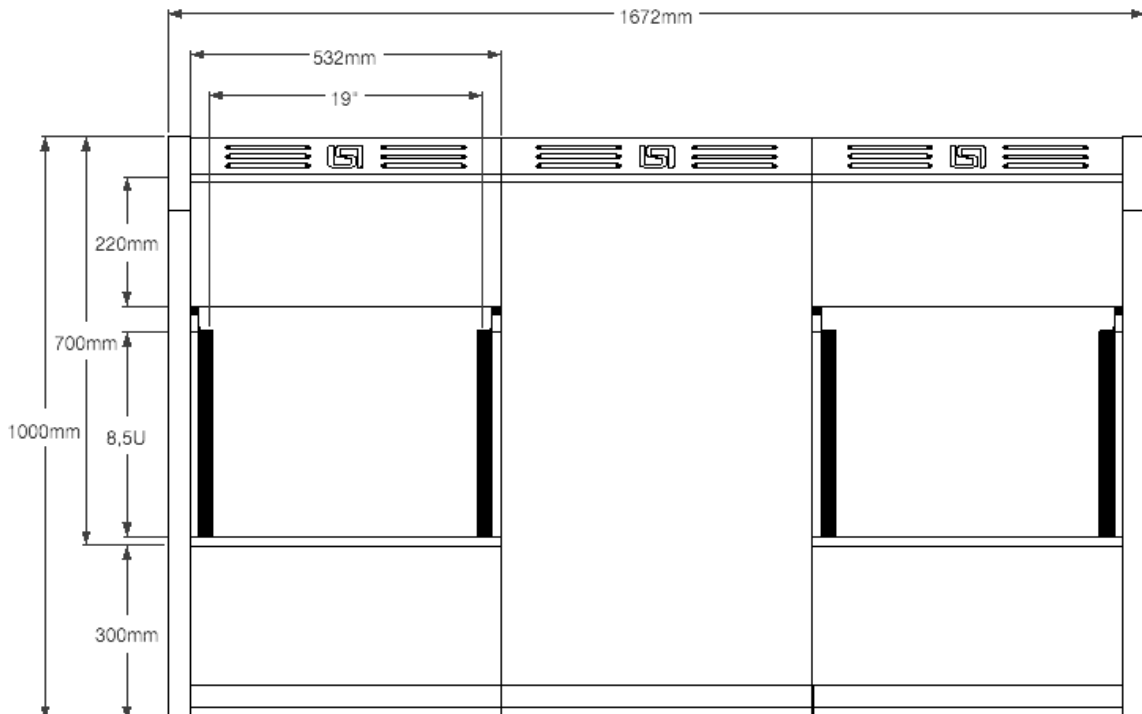

Measurements

Modularsystem (all models)

Sidewall

Solo

Duo

Trio

Trapez 40

Trapez 60

Trapez 80

Trapez 100