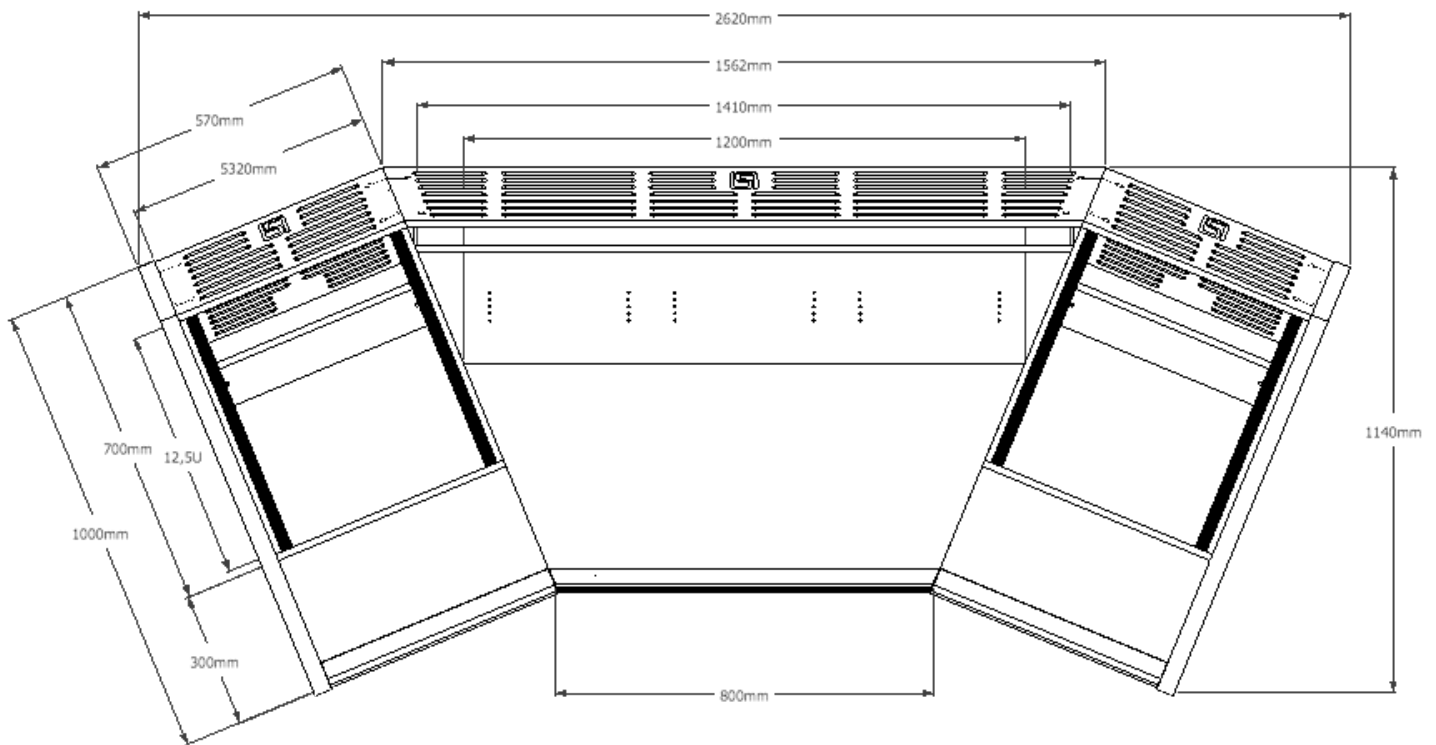

Measurements

Modularsystem (all models)

Sidewall

Solo

Duo

Trio

Trapez 40

Trapez 60

Trapez 80

Trapez 100