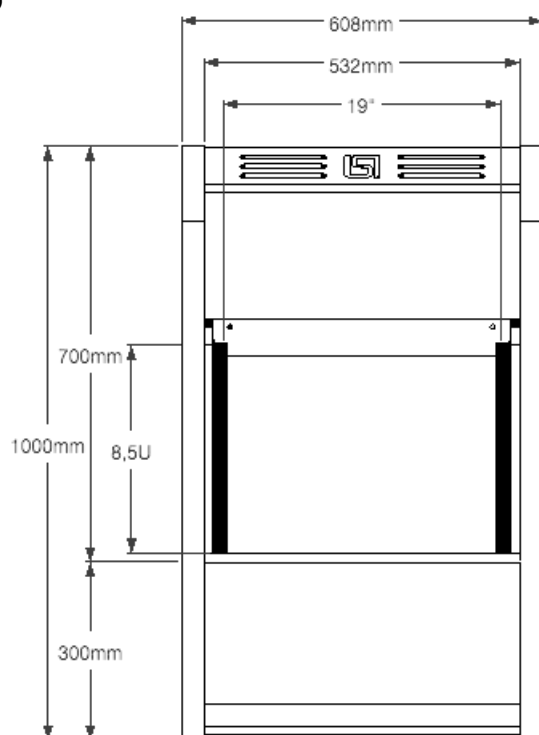

Measurements

Modularsystem (all models)

Sidewall

Solo

Duo

Trio

Trapez 40

Trapez 60

Trapez 80

Trapez 100