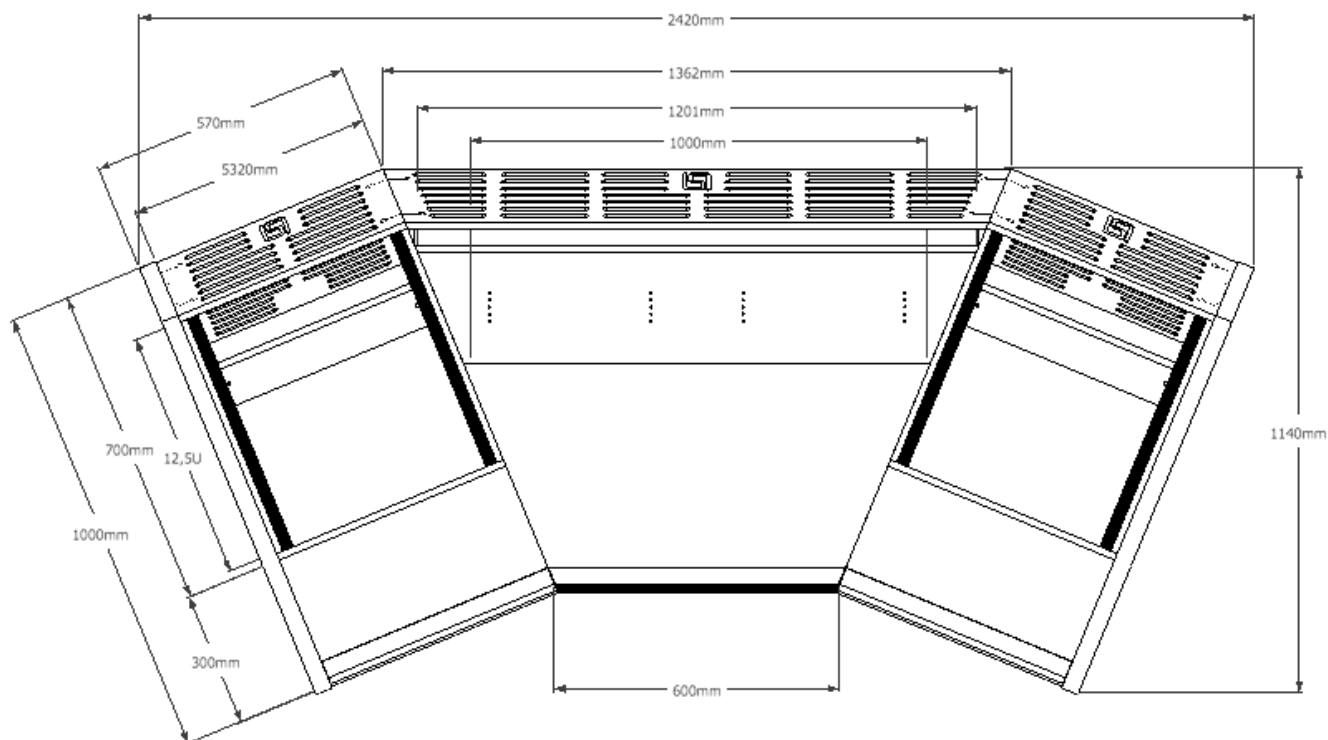

Measurements

Modularsystem (all models)

Sidewall

Solo

Duo

Trio

Trapez 40

Trapez 60

Trapez 80

Trapez 100