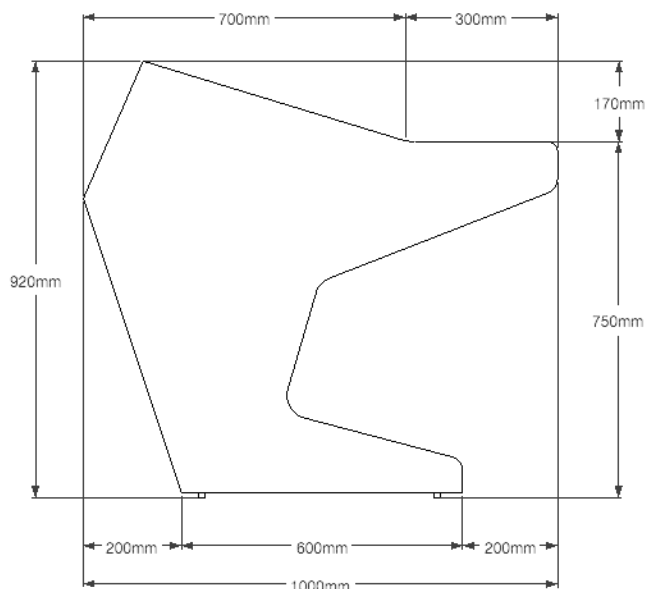

Measurements

Modularsystem (all models)

Sidewall

Solo

Duo

Trio

Trapez 40

Trapez 60

Trapez 80

Trapez 100