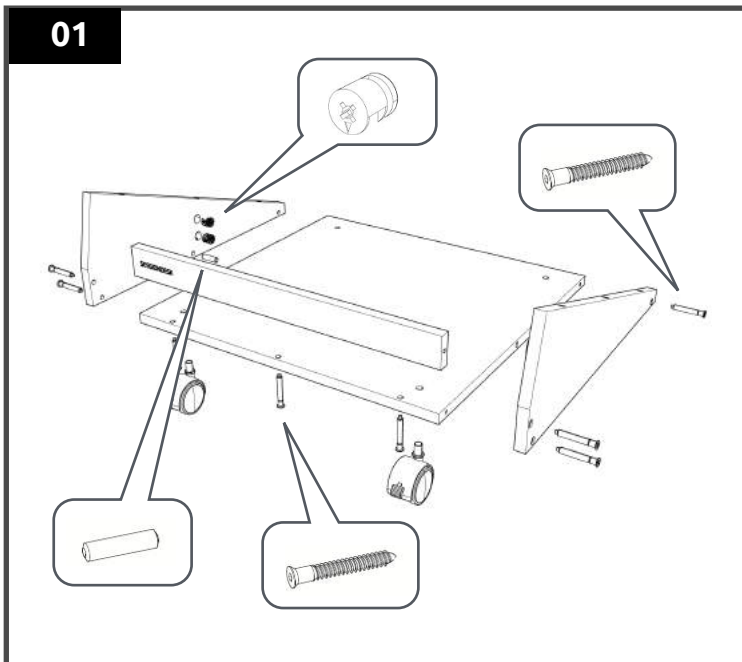

SESSIONDESK Assembly Manual

ALEA Racksolution

Customer Service
+49 (0)69 - 29 19 14
contact@sessiondesk.com