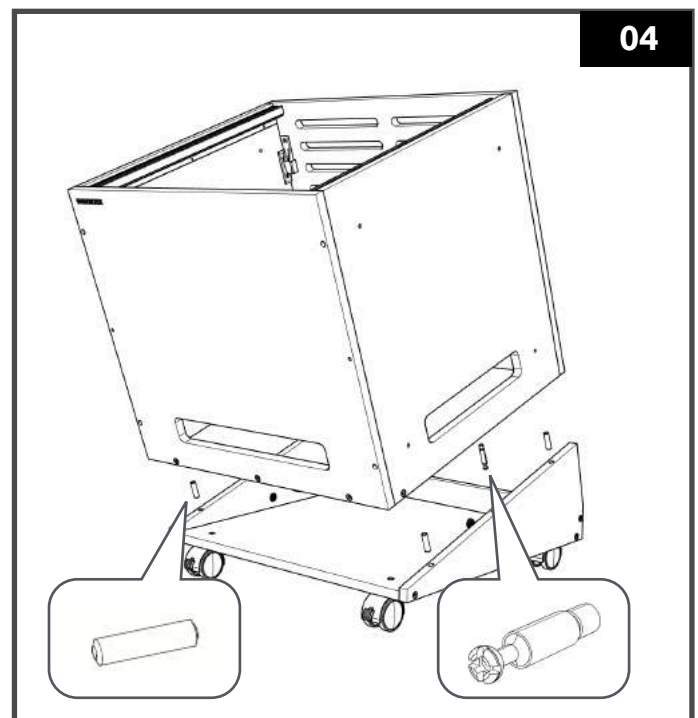

SESSIONDESK Assembly Manual

ALEA Racksolution

Customer Service
+49 (0)69 - 29 19 14
contact@sessiondesk.com