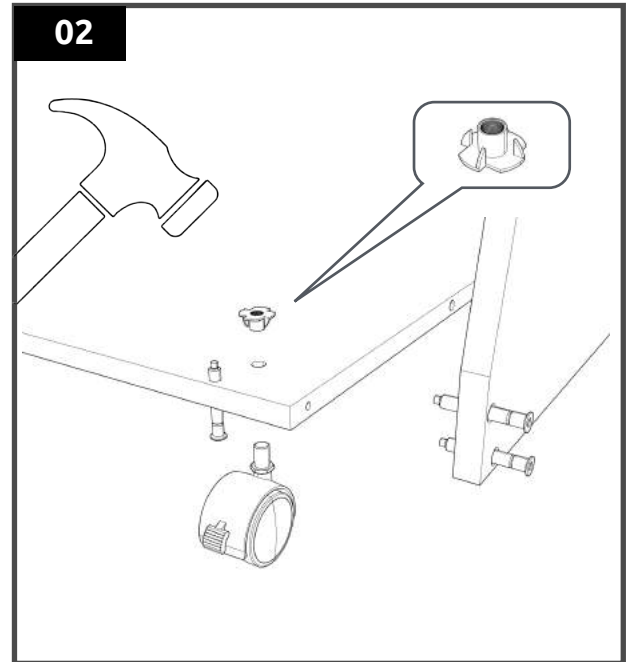

SESSIONDESK Assembly Manual

ALEA Racksolution

Customer Service
+49 (0)69 - 29 19 14
contact@sessiondesk.com