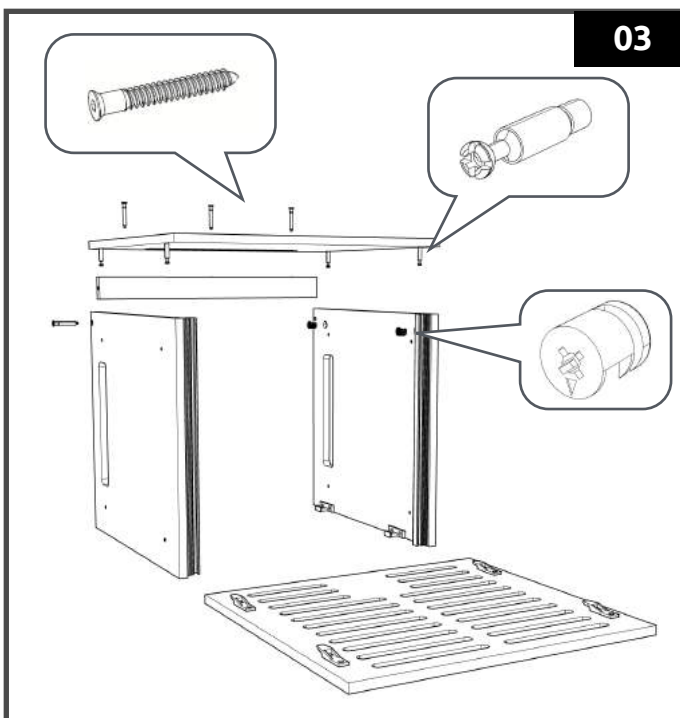

SESSIONDESK Assembly Manual

ALEA Racksolution

Customer Service
+49 (0)69 - 29 19 14
contact@sessiondesk.com